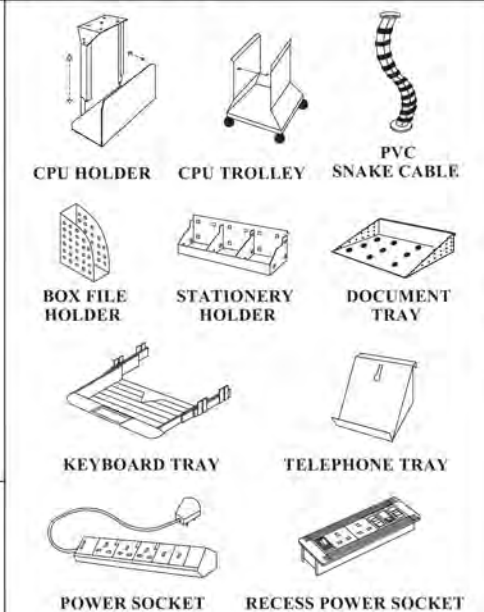

OPEN SHELF / HANGING CABINET BRACKET (Left/Right)

L METAL BRACKET

ACCESSORIES

CPU HOLDER

CPU TROLLEY

PVC SNAKE CABLE

BOX FILE HOLDER

STATIONERY HOLDER

DOCUMENT TRAY

KEYBOARD TRAY

TELEPHONE TRAY

POWER SOCKET

RECESS POWER SOCKET