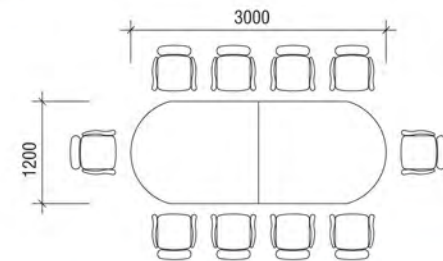

CONFERENCE AND MEETING

Rectangular, Oval, or Boat Shaped; designed to facilitate the various methods of communication: formal and informal meetings, workshops, training etc. UA's conference and meeting collection are flexible and adaptable to any environment.

INULA

ABIES

ABIES

POLE

INULA

TAXUS

RUMEX

All UA conference tops are offered in three shapes: