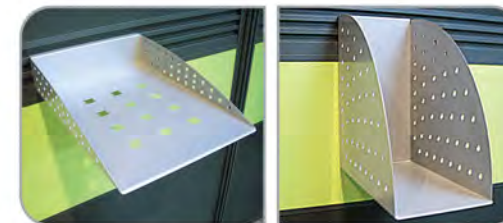

TAXUS

POLE

Pole meeting table legs can be ordered with levelers or with casters.

DRUM

VITIS

INULA

FILES & STORAGE

Cost effective, convenient, flexible and mobility, UA Office System has storage solutions for all your workplace needs.

Flipper Door Hanging Cabinet

Open Shelf Top

Sliding Door Hanging Cabinet

TRAYS

For maximum worksurface area, UA system offers built-in rails and holders to accommodate off-desk accessories for the most accessible desktop items.