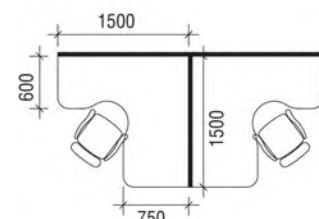

Cluster of 2