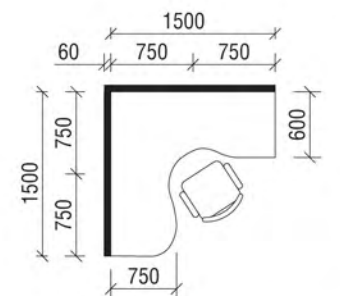

Cluster of 1