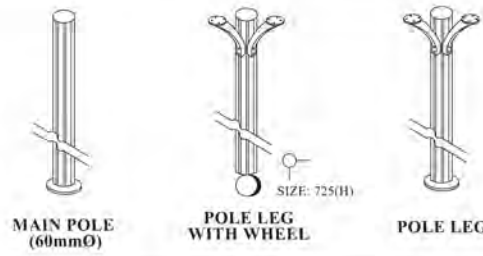

System Components : UAPS60 Pole System / UA28

UAPS60 POLE SYSTEM (60mmØ)

PANEL SIZE (20mm THK)

- 0600W x 0300H
- 0750W x 0300H
- 0900W x 0300H
- 1050W x 0300H
- 1200W x 0300H
- 1350W x 0300H
- 1500W x 0300H
- 1650W x 0300H
- 1800W x 0300H

- 0900(H)
- 1200(H)
- 1500(H)
- 1800(H)

BRACKET FOR UAPS60 POLE SYSTEM

L-SHAPE WORK SURFACE

- 1200L x 1200W x 0600D x 0600D
- 1500L x 1500W x 0600D x 0600D
- 1800L x 1800W x 0600D x 0600D
- 1800L x 1800W x 0750D x 0750D

Y-SHAPE WORK SURFACE

- 1200L x 1200W x 0600D x 0600D
- 1350L x 1350W x 0600D x 0600D

WORK SURFACE (25mm THK)

- 0600W x 0450D
- 0600W x 0750D
- 0750W x 0450D
- 0900W x 0750D
- 0900W x 0450D
- 1200W x 0750D
- 1050W x 0450D
- 1500W x 0750D
- 1200W x 0450D
- 1800W x 0750D
- 0600W x 0600D
- 1800W x 0900D
- 0900W x 0600D
- 1950W x 0900D
- 1200W x 0600D
- 2100W x 0900D
- 1500W x 0600D
- 1800W x 0600D

UA28 DESKING SYSTEM (28mm THK) 300H / 450H / 600H / 750H

PANEL SIZE (20mm THK)

- 0900W
- 1050W
- 1200W
- 1350W
- 1500W
- 1650W
- 1800W

System Components : UA40 / UA60 / UA80

UA40 / UA60 BLOCK SYSTEM (40mm / 60mm THK)

WITHOUT WIRE MANAGEMENT

WITH WIRE MANAGEMENT