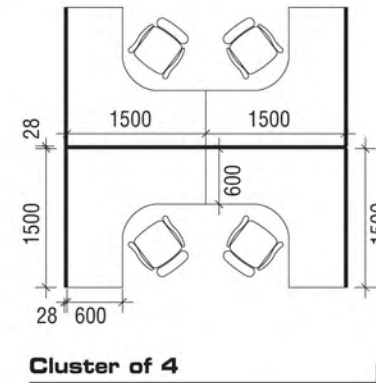

PINUS-600H Desking System featuring lightweight and slim 28mm thick panels creates the foundation for your work environment. It gives you the flexibility to create unique work spaces, from simple start-up offices to sophisticated business environment.