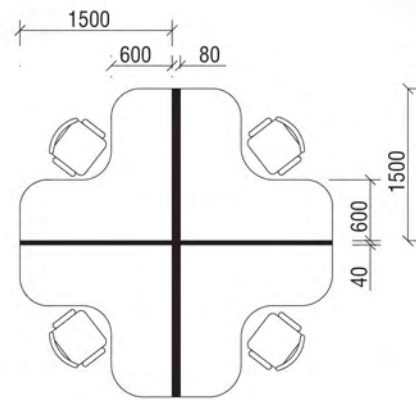

Cluster of 4

Cluster of 2

Partition to worksurface brackets are available to attach partitions to desks for increased rigidity and stability.

Building customized design options is just as easy whether using UA40 Slim Block System on its own or in conjunction with UA80 Tiles System.