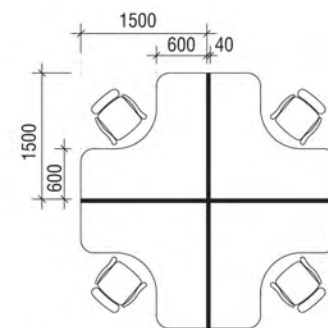

Cluster of 4