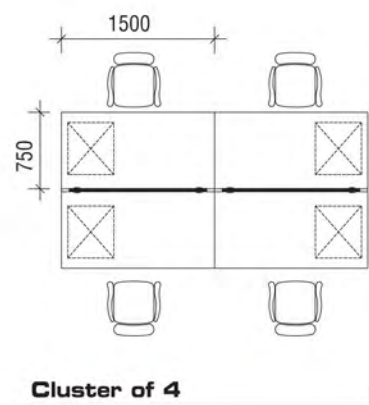

For teams that focusing on individual tasks and occasionally host others at their desk. Central upmounted storage suggest boundaries without blocking visual access. Place your work materials or personal belongings upon, under or inside the storage units.