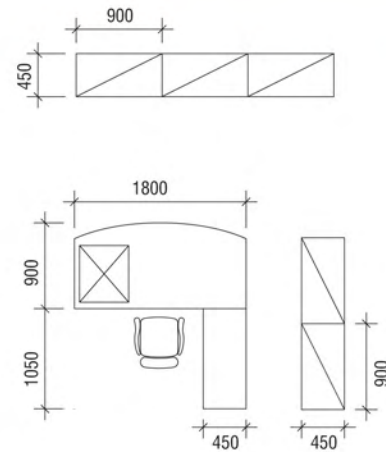

White Frame Silver Frame Light Grey Frame Dark Grey Frame

PRESIDENCE SERIES

Impressive 62mm thick table top.

Intelligent, exquisitely crafted...UA
Presidence Series desks and storage
cabinets reflects UA's standard of quality
for director office furniture.