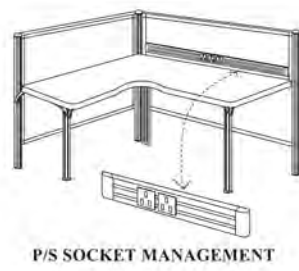

System Components : UAPS60 Pole System / UA28

UAPS60 POLE SYSTEM (60mmØ)

PANEL SIZE (20mm THK)

- 0600W x 0300H
- 0750W x 0300H
- 0900W x 0300H
- 1050W x 0300H
- 1200W x 0300H
- 1350W x 0300H
- 1500W x 0300H
- 1650W x 0300H
- 1800W x 0300H