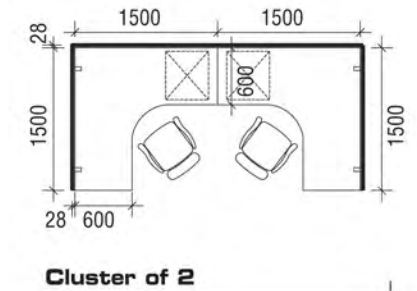

CONTENTS

TOTAL WORKSPACE SOLUTION

Combine your imagination with our solutions and create a workspace that is beautiful as well as functional. Here you'll find UA's 5 collection of Office Systems: UA28 / UA40 / UA60 / UAPS60 / UA80 plus a vast selection of worksurface shapes and variable panel heights for you to create an unique and comfortable working area.

UA Office Furniture Series consists of freestanding desks, conference / meeting tables, reception desk, computer desk and panel-hung or freestanding filing / storage system.

Easy to understand, plan, specify, install and reconfigure. The durable and trendy UA Office Systems plus UA Office Furniture Series work well with a wide range of System Components for a total workspace solution.

UA28
Desking System (28mm thk)
• MALVA - 750H
• PINUS - 600H
• BETA - 450H
• SENNA - 300H

1

UA40
Slim Block System (40mm thk)

10

UA60
Block System (60mm thk)

13

UAPS60
Pole System (60mmØ)

17

UA80
Tiles System (80mm thk)

20

UA OFFICE
Furniture Series

22

UA SYSTEM
Accessories

29

UA SYSTEM
Components

30

Adaptability is an increasingly valuable attribute in workspace environments, and MALVA-750H provides the solution: a modular system designed for fast and easy movement and reconfiguring.