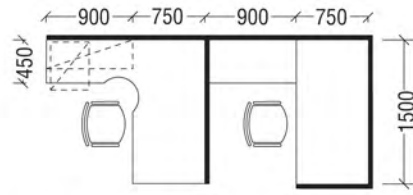

COLLABORATIVE WORKSTATION

Cluster of 2