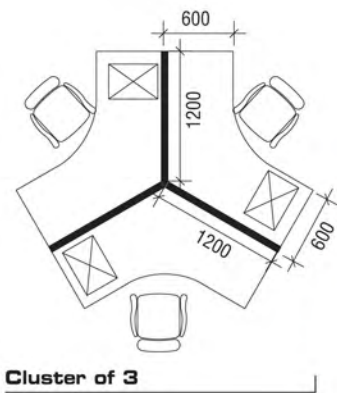

Cluster of 3