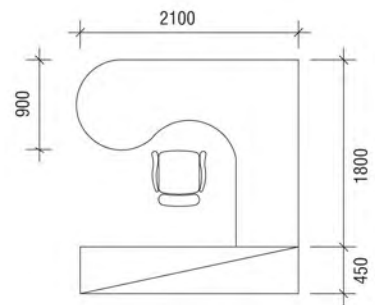

DESKS AND WORKTABLES

Conceptually, UA Desks and Worktables offer personalized solutions for open plan and private offices, providing the ultimate in user comfort and proper alignment. Combine the right top shape and size with a base option that fits your adjustability needs.

ABIES

ASTER

IRIS

RUMEX

IMAX

LAVEN

LAVEN

INULA

POLE