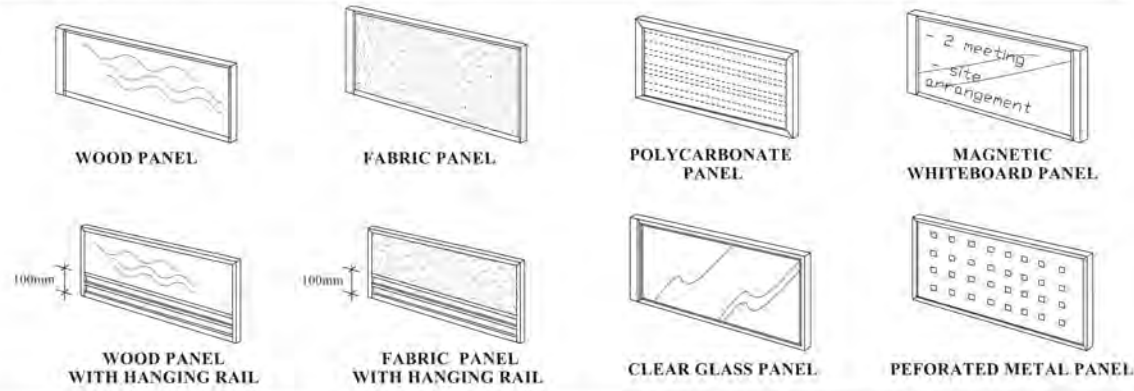

System Components : UAPS60 Pole System / UA28

UAPS60 POLE SYSTEM (60mmØ)

PANEL SIZE (20mm THK)

- 0600W x 0300H
- 0750W x 0300H
- 0900W x 0300H
- 1050W x 0300H
- 1200W x 0300H
- 1350W x 0300H
- 1500W x 0300H
- 1650W x 0300H
- 1800W x 0300H