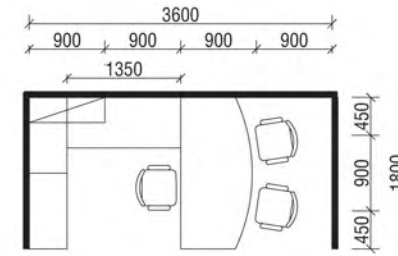

INDIVIDUAL WORKPLACE

WOOD PANEL

Functional excellence is one side of the UA60; aesthetic appeal is the other. Panels can be finished with wood, fabric, metal, glass, white board, polycarbonate or whatever options suit our customers' needs.