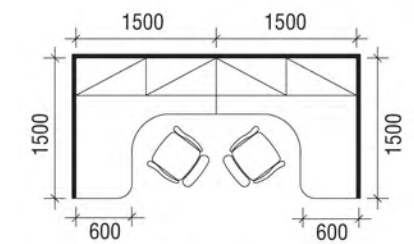

Cluster of 3

Cluster of 6

Cluster of 4

White Frame Dark Grey Frame Silver Frame

For teams that need to work together closely. UA40 Slim High panels with overhead storage giving you more planning flexibility and making vertical space more efficient.