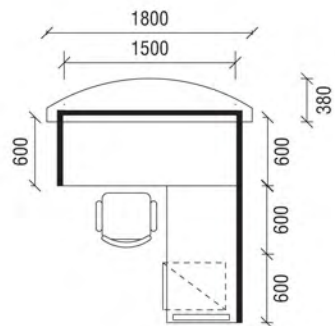

Straight Wood Panel Leg Curvy Wood Panel Leg

Cluster of 1

COLLABORATIVE WORKSTATION

Cluster of 2

RECEPTION STATION

POLE SYSTEM

UA Pole Systems are especially designed to satisfy the complex needs of modern working environment. The design comes to life starting from the structure and the forms of an elegant and graceful support, capable of transforming itself into the joining element between numerous workstations. Pole colours available in light grey, dark grey and silver.