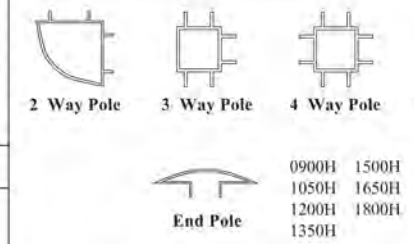

2 Way Pole

3 Way Pole

4 Way Pole

End Pole

- 0900H 1500H
- 1050H 1650H
- 1200H 1800H
- 1350H