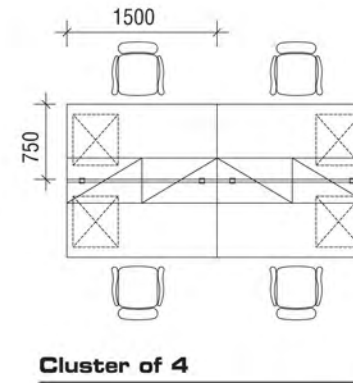

For a division or department on its own, distinctive space by creating departments within the office. BETA-450H storage division keep everything organized and close at hand.

For teams that spend most of their time actively working together. SENNA-300H with 28mm thick and 30cm height screens encourage team awareness and interaction. Great for interacting without disrupting the flow of work.