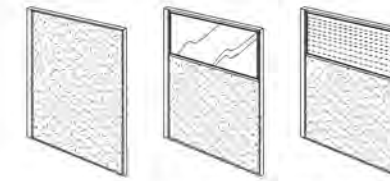

System Components : UA40 / UA60 / UA80

UA40 / UA60 BLOCK SYSTEM (40mm / 60mm THK)

WITHOUT WIRE MANAGEMENT

FULL FABRIC HALF GLASS HALF POLY-CARBONATE