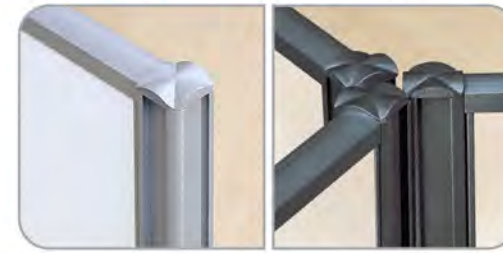

CASSIA LEG

Adaptability is an increasingly valuable attribute in workspace environments, and MALVA-750H provides the solution: a modular system designed for fast and easy movement and reconfiguring.