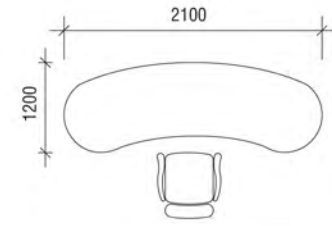

36mm thick table top.

ELEGANCE SERIES

ELEGANCE - L SERIES

ELEGANCE SERIES enhance the work environment with functional items;
provide comfort and confidence, hence promoting those work within
achieve their goals and giving the office unique personality.

DELUXE SERIES

25mm thick table top.

DESKS AND WORKTABLES

Conceptually, UA Desks and Worktables offer personalized solutions for open plan and private offices, providing the ultimate in user comfort and proper alignment. Combine the right top shape and size with a base option that fits your adjustability needs.