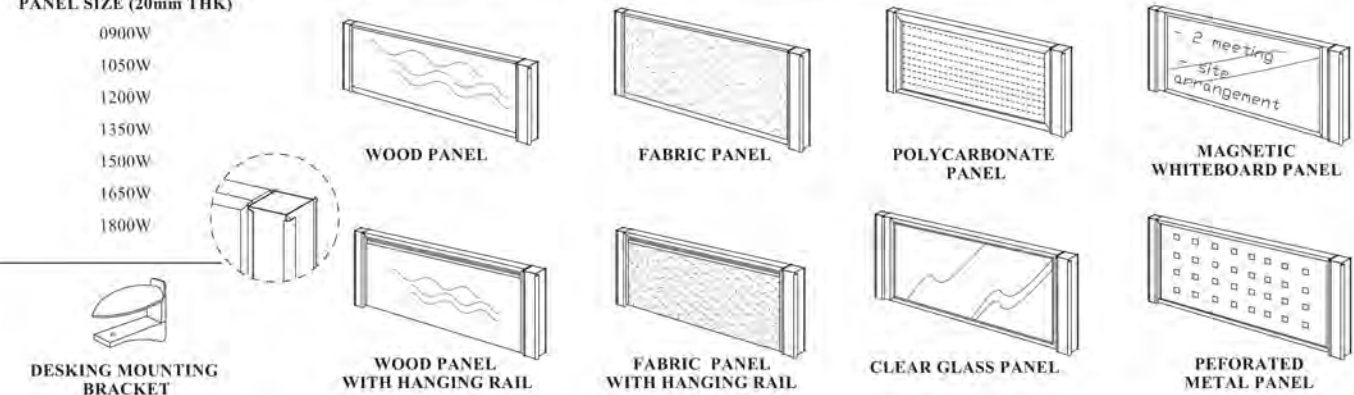

UA28 DESKING SYSTEM (28mm THK) 300H / 450H / 600H / 750H

PANEL SIZE (20mm THK)

- 0900W
- 1050W
- 1200W
- 1350W
- 1500W
- 1650W
- 1800W

DESKING MOUNTING BRACKET

WOOD PANEL WITH HANGING RAIL

FABRIC PANEL WITH HANGING RAIL

CLEAR GLASS PANEL

PERFORATED METAL PANEL

System Components : UA40 / UA60 / UA80

UA40 / UA60 BLOCK SYSTEM (40mm / 60mm THK)

WITHOUT WIRE MANAGEMENT

WITH WIRE MANAGEMENT

0300W x 0900H	0300W x 1050H	0300W x 1200H	0300W x 1350H	0300W x 1500H	0300W x 1650H	0300W x 1800H
0450W x 0900H	0450W x 1050H	0450W x 1200H	0450W x 1350H	0450W x 1500H	0450W x 1650H	0450W x 1800H
0600W x 0900H	0600W x 1050H	0600W x 1200H	0600W x 1350H	0600W x 1500H	0600W x 1650H	0600W x 1800H
0750W x 0900H	0750W x 1050H	0750W x 1200H	0750W x 1350H	0750W x 1500H	0750W x 1650H	0750W x 1800H
0900W x 0900H	0900W x 1050H	0900W x 1200H	0900W x 1350H	0900W x 1500H	0900W x 1650H	0900W x 1800H
1050W x 0900H	1050W x 1050H	1050W x 1200H	1050W x 1350H	1050W x 1500H	1050W x 1650H	1050W x 1800H
1200W x 0900H	1200W x 1050H	1200W x 1200H	1200W x 1350H	1200W x 1500H	1200W x 1650H	1200W x 1800H
1350W x 0900H	1350W x 1050H	1350W x 1200H	1350W x 1350H	1350W x 1500H	1350W x 1650H	1350W x 1800H
1500W x 0900H	1500W x 1050H	1500W x 1200H	1500W x 1350H	1500W x 1500H	1500W x 1650H	1500W x 1800H