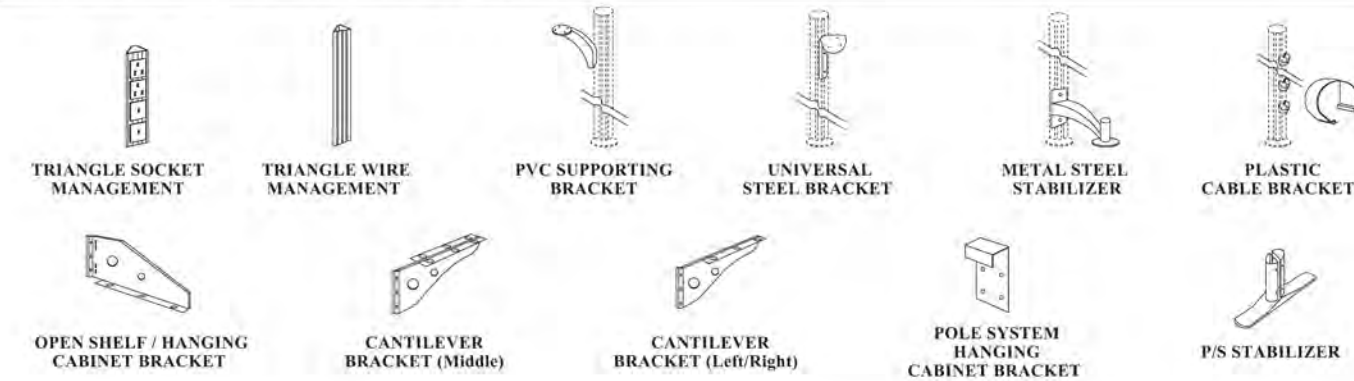

P/S SOCKET MANAGEMENT

P/S WIRE MANAGEMENT

MAIN POLE (60mmØ)

POLE LEG WITH WHEEL (SIZE: 725(H))

POLE LEG

BRACKET FOR UAPS60 POLE SYSTEM

TRIANGLE SOCKET MANAGEMENT

TRIANGLE WIRE MANAGEMENT

PVC SUPPORTING BRACKET

UNIVERSAL STEEL BRACKET

METAL STEEL STABILIZER

PLASTIC CABLE BRACKET

OPEN SHELF / HANGING CABINET BRACKET

CANTILEVER BRACKET (Middle)

CANTILEVER BRACKET (Left/Right)

P/S STABILIZER

L-SHAPE WORK SURFACE

- 1200L x 1200W x 0600D x 0600D
- 1500L x 1500W x 0600D x 0600D
- 1800L x 1800W x 0600D x 0600D
- 1800L x 1800W x 0750D x 0750D

Y-SHAPE WORK SURFACE

- 1200L x 1200W x 0600D x 0600D
- 1350L x 1350W x 0600D x 0600D

WORK SURFACE (25mm THK)

- 0600W x 0450D
- 0600W x 0750D
- 0750W x 0450D
- 0900W x 0750D
- 0900W x 0450D
- 1200W x 0750D
- 1050W x 0450D
- 1500W x 0750D
- 1200W x 0450D
- 1800W x 0750D
- 0600W x 0600D
- 1800W x 0900D
- 0900W x 0600D
- 1950W x 0900D
- 1200W x 0600D
- 2100W x 0900D
- 1500W x 0600D
- 1800W x 0600D