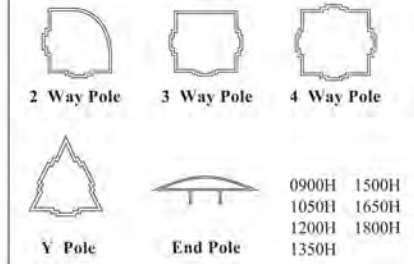

UA60 CONNECTION POLE

2 Way Pole

3 Way Pole

4 Way Pole

Y Pole

End Pole

- 0900H 1500H
- 1050H 1650H
- 1200H 1800H
- 1350H

UA40 CONNECTION POLE