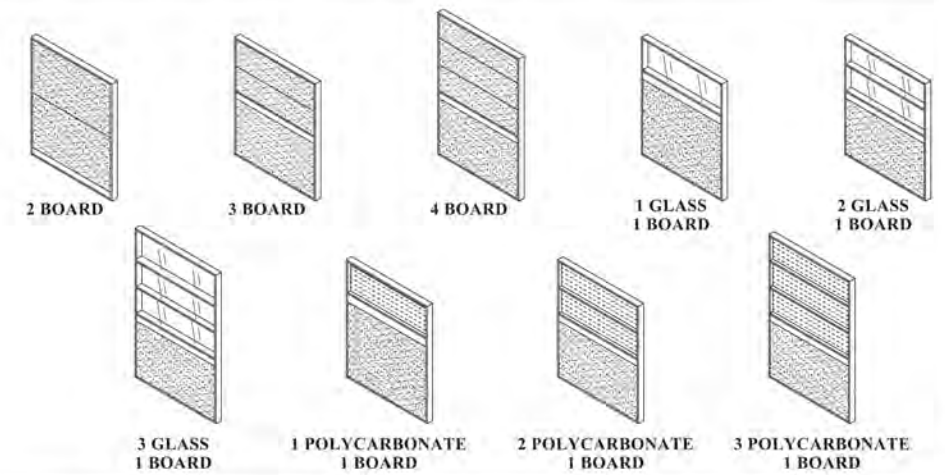

2 Way Pole

UA80 TILES SYSTEM (80mm THK)

0450W x 0900H	0450W x 1050H	0450W x 1200H	0450W x 1350H	0450W x 1500H	0450W x 1650H	0450W x 1800H
0600W x 0900H	0600W x 1050H	0600W x 1200H	0600W x 1350H	0600W x 1500H	0600W x 1650H	0600W x 1800H
0750W x 0900H	0750W x 1050H	0750W x 1200H	0750W x 1350H	0750W x 1500H	0750W x 1650H	0750W x 1800H
0900W x 0900H	0900W x 1050H	0900W x 1200H	0900W x 1350H	0900W x 1500H	0900W x 1650H	0900W x 1800H
1050W x 0900H	1050W x 1050H	1050W x 1200H	1050W x 1350H	1050W x 1500H	1050W x 1650H	1050W x 1800H
1200W x 0900H	1200W x 1050H	1200W x 1200H	1200W x 1350H	1200W x 1500H	1200W x 1650H	1200W x 1800H