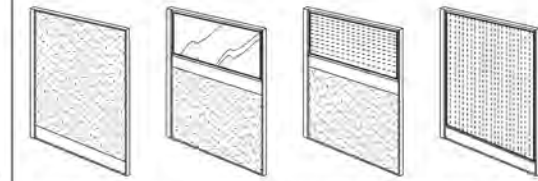

2 Way Pole

Y Pole

WITH WIRE MANAGEMENT

FULL FABRIC HALF GLASS HALF POLY-CARBONATE FULL POLY-CARBONATE

0300W x 0900H	0300W x 1050H	0300W x 1200H	0300W x 1350H	0300W x 1500H	0300W x 1650H	0300W x 1800H
0450W x 0900H	0450W x 1050H	0450W x 1200H	0450W x 1350H	0450W x 1500H	0450W x 1650H	0450W x 1800H
0600W x 0900H	0600W x 1050H	0600W x 1200H	0600W x 1350H	0600W x 1500H	0600W x 1650H	0600W x 1800H
0750W x 0900H	0750W x 1050H	0750W x 1200H	0750W x 1350H	0750W x 1500H	0750W x 1650H	0750W x 1800H
0900W x 0900H	0900W x 1050H	0900W x 1200H	0900W x 1350H	0900W x 1500H	0900W x 1650H	0900W x 1800H
1050W x 0900H	1050W x 1050H	1050W x 1200H	1050W x 1350H	1050W x 1500H	1050W x 1650H	1050W x 1800H
1200W x 0900H	1200W x 1050H	1200W x 1200H	1200W x 1350H	1200W x 1500H	1200W x 1650H	1200W x 1800H
1350W x 0900H	1350W x 1050H	1350W x 1200H	1350W x 1350H	1350W x 1500H	1350W x 1650H	1350W x 1800H
1500W x 0900H	1500W x 1050H	1500W x 1200H	1500W x 1350H	1500W x 1500H	1500W x 1650H	1500W x 1800H